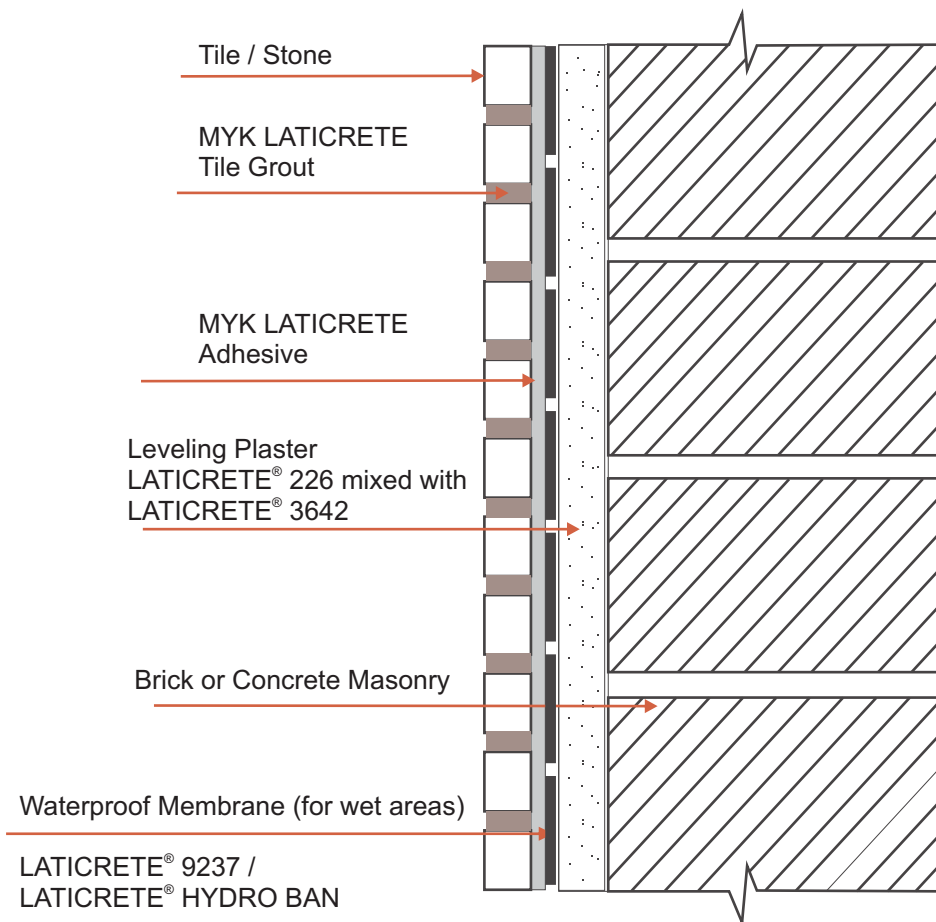

INSTALLATION OF TILE/STONE ON INTERNAL WALL PLASTER BY THIN-SET METHOD

MYK LATICRETE INDIA PVT. LTD.

8-2-703/A, 4th Floor, Leela Gopal Towers, Road No.12, Banjara Hills, Hyderabad - 500 034

Ph: +91 40 3041 3100 Fax: +91 40 2337 8784 e-mail: contact@myklaticrete.com