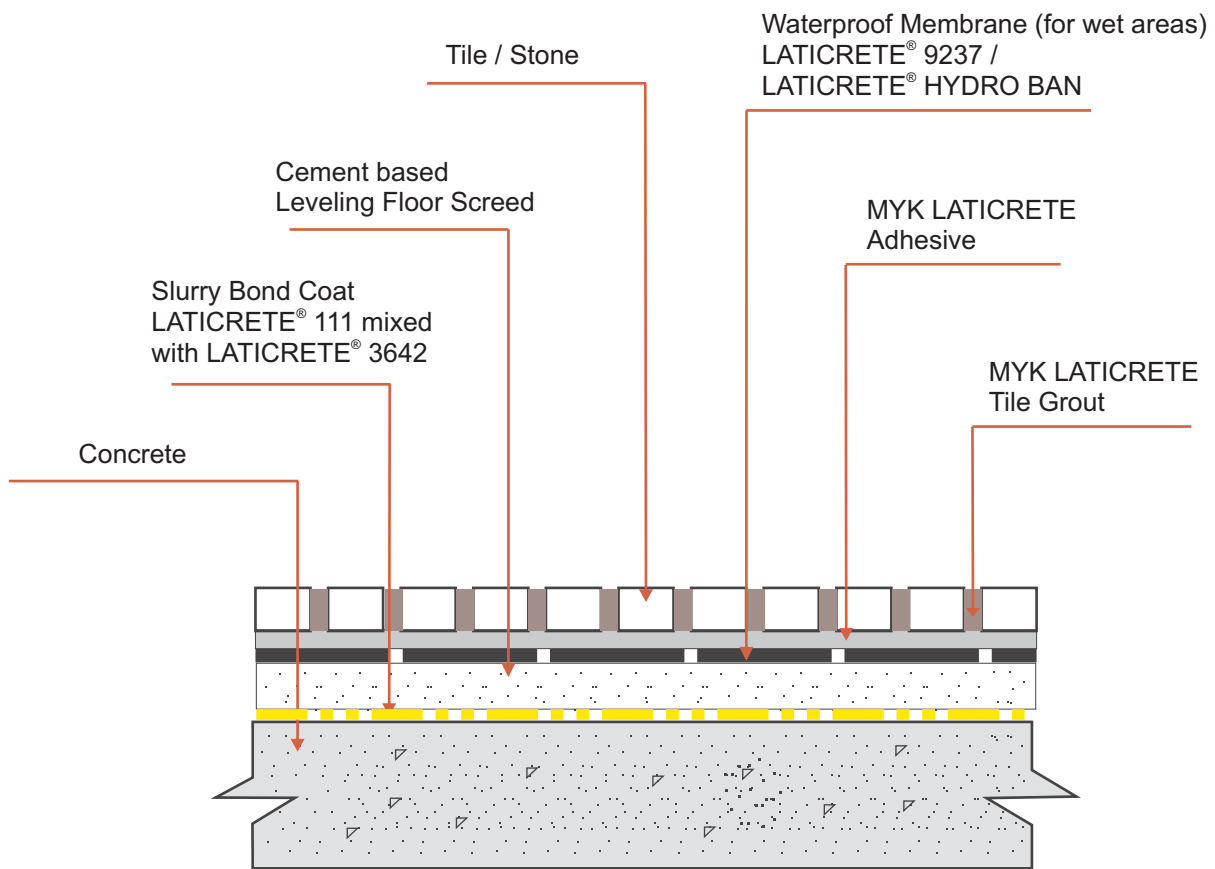

INSTALLATION OF TILE/STONE ON INTERNAL OR EXTERNAL FLOOR SCREED BY THIN-SET METHOD

MYK LATICRETE INDIA PVT. LTD.

8-2-703/A, 4th Floor, Leela Gopal Towers, Road No.12, Banjara Hills, Hyderabad - 500 034

Ph: +91 40 3041 3100 Fax: +91 40 2337 8784 e-mail: contact@myklaticrete.com