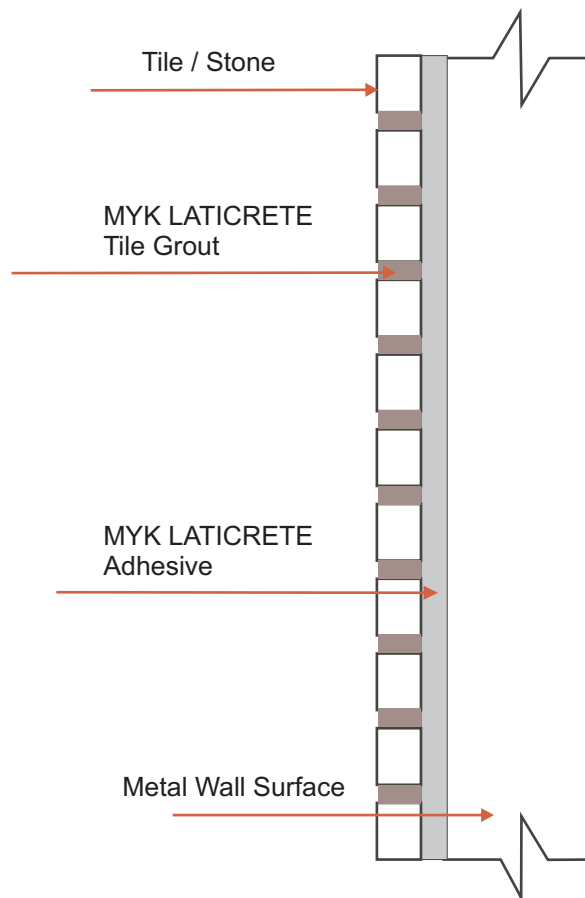

INSTALLATION OF TILE/STONE ON INTERNAL METAL WALL BY THIN-SET METHOD

MYK LATICRETE INDIA PVT. LTD.

8-2-703/A, 4th Floor, Leela Gopal Towers, Road No.12, Banjara Hills, Hyderabad - 500 034

Ph: +91 40 3041 3100 Fax: +91 40 2337 8784 e-mail: contact@myklaticrete.com