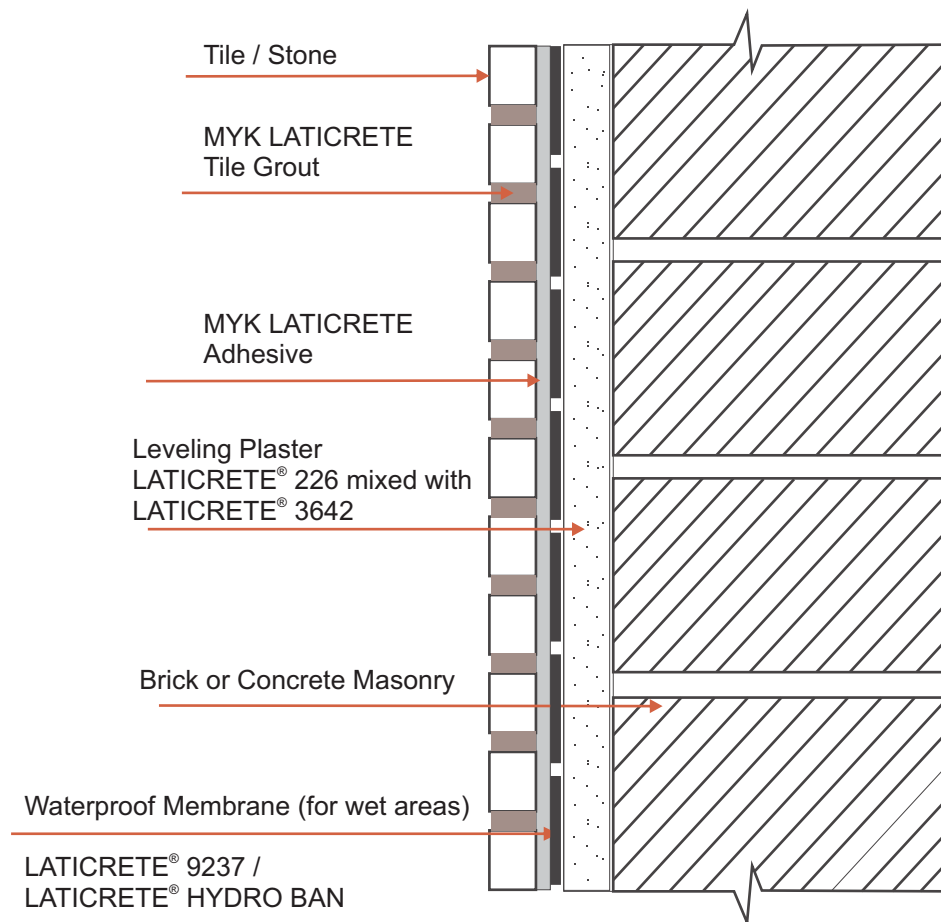

INSTALLATION OF TILE/STONE ON EXTERNAL WALL PLASTER BY THIN-SET METHOD

MYK LATICRETE INDIA PVT. LTD.

8-2-703/A, 4th Floor, Leela Gopal Towers, Road No.12, Banjara Hills, Hyderabad - 500 034

Ph: +91 40 3041 3100 Fax: +91 40 2337 8784 e-mail: contact@myklaticrete.com