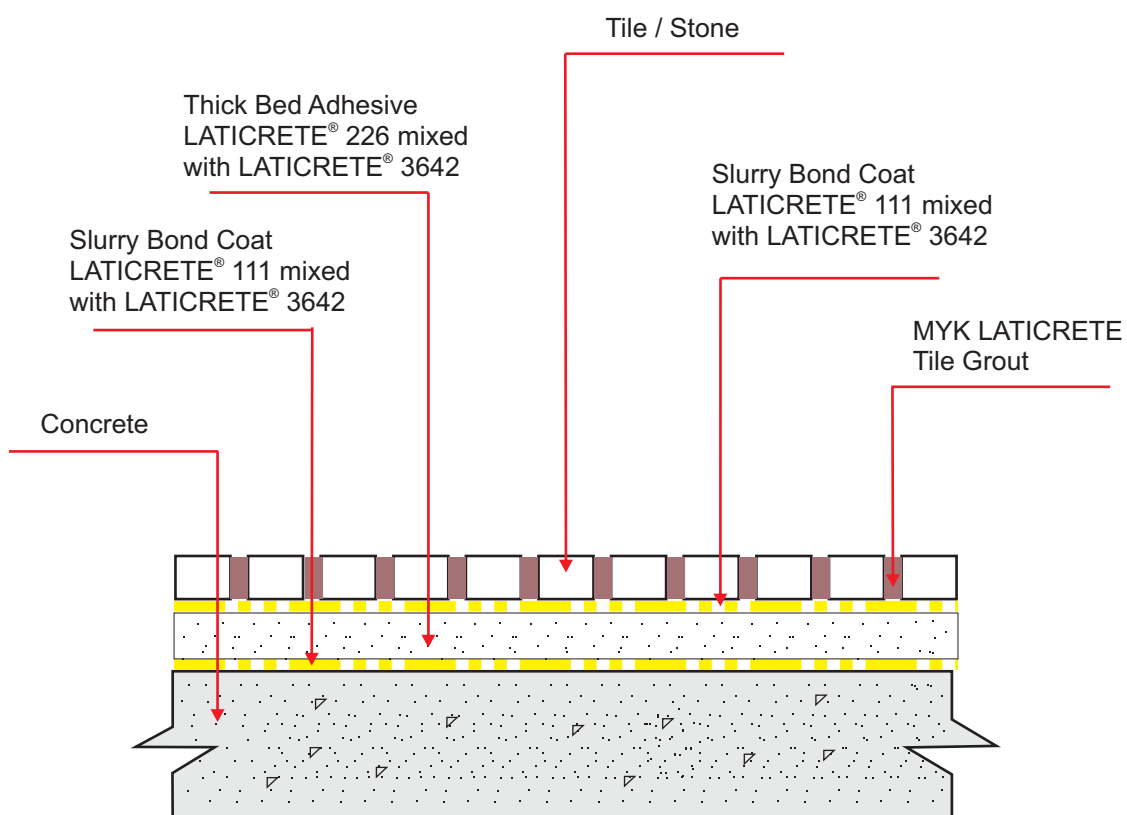

INSTALLATION OF TILE/STONE ON CONCRETE FLOOR SCREED BY THIN-SET METHOD

MYK LATICRETE INDIA PVT. LTD.

8-2-703/A, 4th Floor, Leela Gopal Towers, Road No.12, Banjara Hills, Hyderabad - 500 034

Ph: +91 40 3041 3100 Fax: +91 40 2337 8784 e-mail: contact@myklaticrete.com