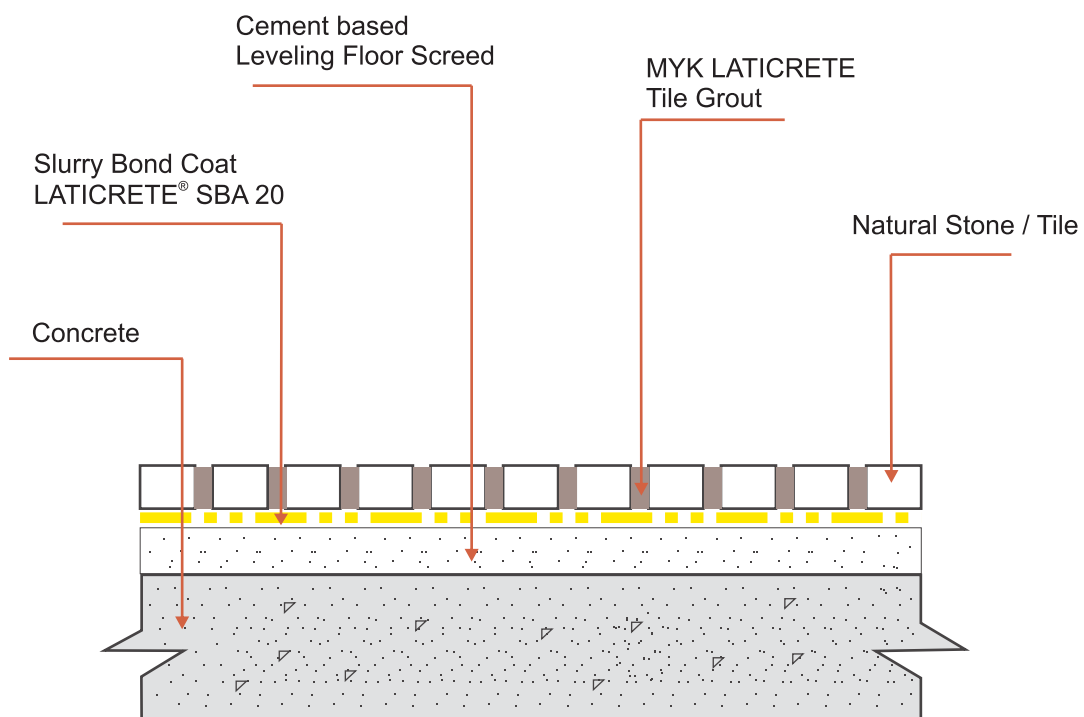

INSTALLATION OF NATURAL STONE / TILE ON INTERNAL OR EXTERNAL FLOOR SCREED BY ADHESIVE SLURRY METHOD

MYK LATICRETE INDIA PVT. LTD.

8-2-703/A, 4th Floor, Leela Gopal Towers, Road No.12, Banjara Hills, Hyderabad - 500 034